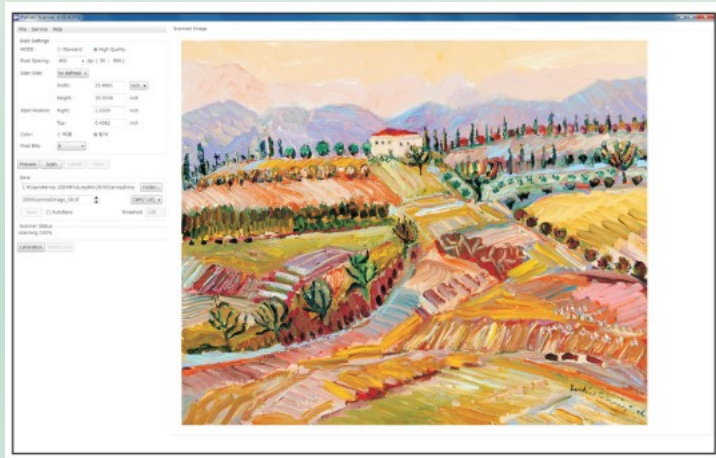

Specialised A1 Flatbed Scanning Service

Traditionally difficult to scan Documents or Artwork can now be easily captured as a high quality digital image using our Kurabo A1 flatbed scanner.

The scanner doesn't move or transport the artwork in any manner, making it ideal for valuable artwork, rare antiquities, manuscripts etc. Data can be saved onto various storage devices. Ideal for securely archiving originals or for capturing for reproduction printing.

We capture your fragile documents and artwork with uncompromising image quality and professional standards with the Kurabo K-IS-A1FW flatbed colour scanner.

The Kurabo scanner features a 24"x36" (914mm x 609mm) flatbed scanning area, giving the flexibility to scan just about any type of original by simply placing it directly on the scanner bed.

It also features advanced CCD sensor technology, ensuring picture-perfect imaging performance all the time with an optical resolution of 400 dpi, and can scan a 24"x36" size document within 20 seconds! The Kurabo K-IS-A1FW is perfect for all imaging needs, from textiles, fragile historical records, fine art and other delicate originals. The Kurabo scanner can capture a wide variety of documents and objects fast, accurately and efficiently